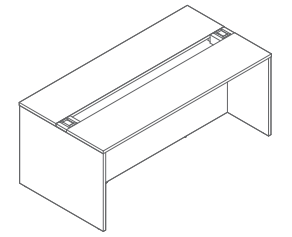

**Contrasting Modesty Panel**  
Go bold with a contrasting modesty panel.

**STATEMENT OF LINE**

**Campfire Big Table 28"**  
TS4TL28

**Dimensions**  
Depth: 48"  
Width: 96"  
Height: 28"

**Campfire Big Table 40"**  
TS4TL40

**Dimensions**  
Depth: 48"  
Width: 96"  
Height: 40"

**Campfire Big Table 28" with Trough**  
TS4TLT28

**Dimensions**  
Depth: 48"  
Width: 96"  
Height: 28"

**Campfire Big Table 40" with Trough**  
TS4TLT40

**Dimensions**  
Depth: 48"  
Width: 96"  
Height: 40"

**Campfire Big Table 28" with Grommets**  
TS4TLP28

**Dimensions**  
Depth: 48"  
Width: 96"  
Height: 28"

**Campfire Big Table 40" with Grommets**  
TS4TLP40